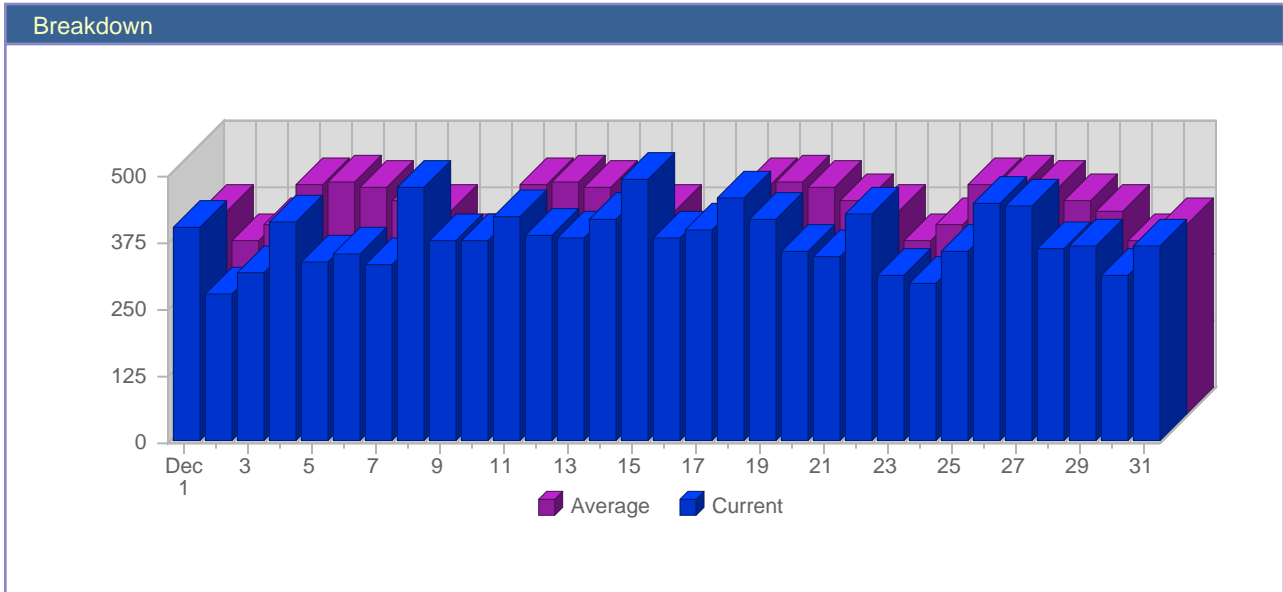

Traffic Reports Visits

Report Description	
Report Description:	Visits during the month of December 2006
Report Range:	Month of December 2006
Report Scope:	Historical Data

Date	Total Visits	Average Visits Historically	Change	Percent of Total Visits
Fri Dec 1st, 2006	400	384.62	+68 ▲	3.39%
Sat Dec 2nd, 2006	275	326.27	-129 ▼	2.33%
Sun Dec 3rd, 2006	317	359.20	-40 ▼	2.69%
Mon Dec 4th, 2006	412	432.81	+32 ▲	3.49%
Tue Dec 5th, 2006	337	435.89	+5 ▲	2.86%
Wed Dec 6th, 2006	353	425.26	-11 ▼	2.99%
Thu Dec 7th, 2006	334	401.70	+84 ▲	2.83%
Fri Dec 8th, 2006	475	384.62	+75 ▲	4.02%
Sat Dec 9th, 2006	375	326.27	+100 ▲	3.18%
Sun Dec 10th, 2006	375	359.20	+58 ▲	3.18%
Mon Dec 11th, 2006	420	432.81	+8 ▲	3.56%
Tue Dec 12th, 2006	385	435.89	+48 ▲	3.26%
Wed Dec 13th, 2006	380	425.26	+27 ▲	3.22%
Thu Dec 14th, 2006	418	401.70	+84 ▲	3.54%
Fri Dec 15th, 2006	490	384.62	+15 ▲	4.15%
Sat Dec 16th, 2006	382	326.27	+7 ▲	3.24%
Sun Dec 17th, 2006	397	359.20	+22 ▲	3.36%
Mon Dec 18th, 2006	459	432.81	+39 ▲	3.89%
Tue Dec 19th, 2006	419	435.89	+34 ▲	3.55%
Wed Dec 20th, 2006	358	425.26	-22 ▼	3.03%
Thu Dec 21st, 2006	349	401.70	-69 ▼	2.96%
Fri Dec 22nd, 2006	426	384.62	-64 ▼	3.61%
Sat Dec 23rd, 2006	311	326.27	-71 ▼	2.64%
Sun Dec 24th, 2006	296	359.20	+296 ▲	2.51%
Mon Dec 25th, 2006	359	432.81	+359 ▲	3.04%
Tue Dec 26th, 2006	447	435.89	+447 ▲	3.79%
Wed Dec 27th, 2006	443	425.26	+443 ▲	3.75%
Thu Dec 28th, 2006	360	401.70	+360 ▲	3.05%
Fri Dec 29th, 2006	369	384.62	+369 ▲	3.13%
Sat Dec 30th, 2006	314	326.27	+314 ▲	2.66%
Sun Dec 31st, 2006	369	359.20	+369 ▲	3.13%
	11,804	10,597		