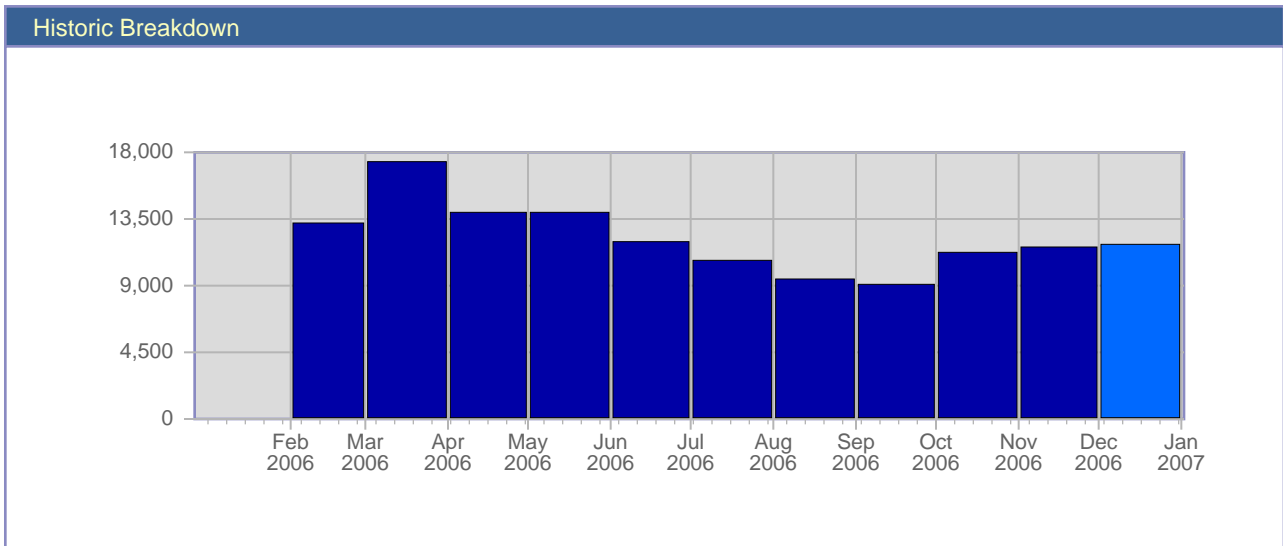

Traffic Reports Visits

Report Description	
Report Description:	Visits during the month of December 2006
Report Range:	Month of December 2006
Report Scope:	Historical Data

Date	Total Visits	Average Visits Historically	Change	Percent of Total Visits
Fri Dec 1st, 2006	400	384.62	+68 ▲	3.39%
Sat Dec 2nd, 2006	275	326.27	-129 ▼	2.33%
Sun Dec 3rd, 2006	317	359.20	-40 ▼	2.69%
Mon Dec 4th, 2006	412	432.81	+32 ▲	3.49%
Tue Dec 5th, 2006	337	435.89	+5 ▲	2.86%
Wed Dec 6th, 2006	353	425.26	-11 ▼	2.99%
Thu Dec 7th, 2006	334	401.70	+84 ▲	2.83%
Fri Dec 8th, 2006	475	384.62	+75 ▲	4.02%
Sat Dec 9th, 2006	375	326.27	+100 ▲	3.18%
Sun Dec 10th, 2006	375	359.20	+58 ▲	3.18%
Mon Dec 11th, 2006	420	432.81	+8 ▲	3.56%
Tue Dec 12th, 2006	385	435.89	+48 ▲	3.26%
Wed Dec 13th, 2006	380	425.26	+27 ▲	3.22%
Thu Dec 14th, 2006	418	401.70	+84 ▲	3.54%
Fri Dec 15th, 2006	490	384.62	+15 ▲	4.15%
Sat Dec 16th, 2006	382	326.27	+7 ▲	3.24%
Sun Dec 17th, 2006	397	359.20	+22 ▲	3.36%
Mon Dec 18th, 2006	459	432.81	+39 ▲	3.89%
Tue Dec 19th, 2006	419	435.89	+34 ▲	3.55%
Wed Dec 20th, 2006	358	425.26	-22 ▼	3.03%
Thu Dec 21st, 2006	349	401.70	-69 ▼	2.96%
Fri Dec 22nd, 2006	426	384.62	-64 ▼	3.61%
Sat Dec 23rd, 2006	311	326.27	-71 ▼	2.64%
Sun Dec 24th, 2006	296	359.20	+296 ▲	2.51%
Mon Dec 25th, 2006	359	432.81	+359 ▲	3.04%
Tue Dec 26th, 2006	447	435.89	+447 ▲	3.79%
Wed Dec 27th, 2006	443	425.26	+443 ▲	3.75%
Thu Dec 28th, 2006	360	401.70	+360 ▲	3.05%
Fri Dec 29th, 2006	369	384.62	+369 ▲	3.13%
Sat Dec 30th, 2006	314	326.27	+314 ▲	2.66%
Sun Dec 31st, 2006	369	359.20	+369 ▲	3.13%
	11,804	10,597		